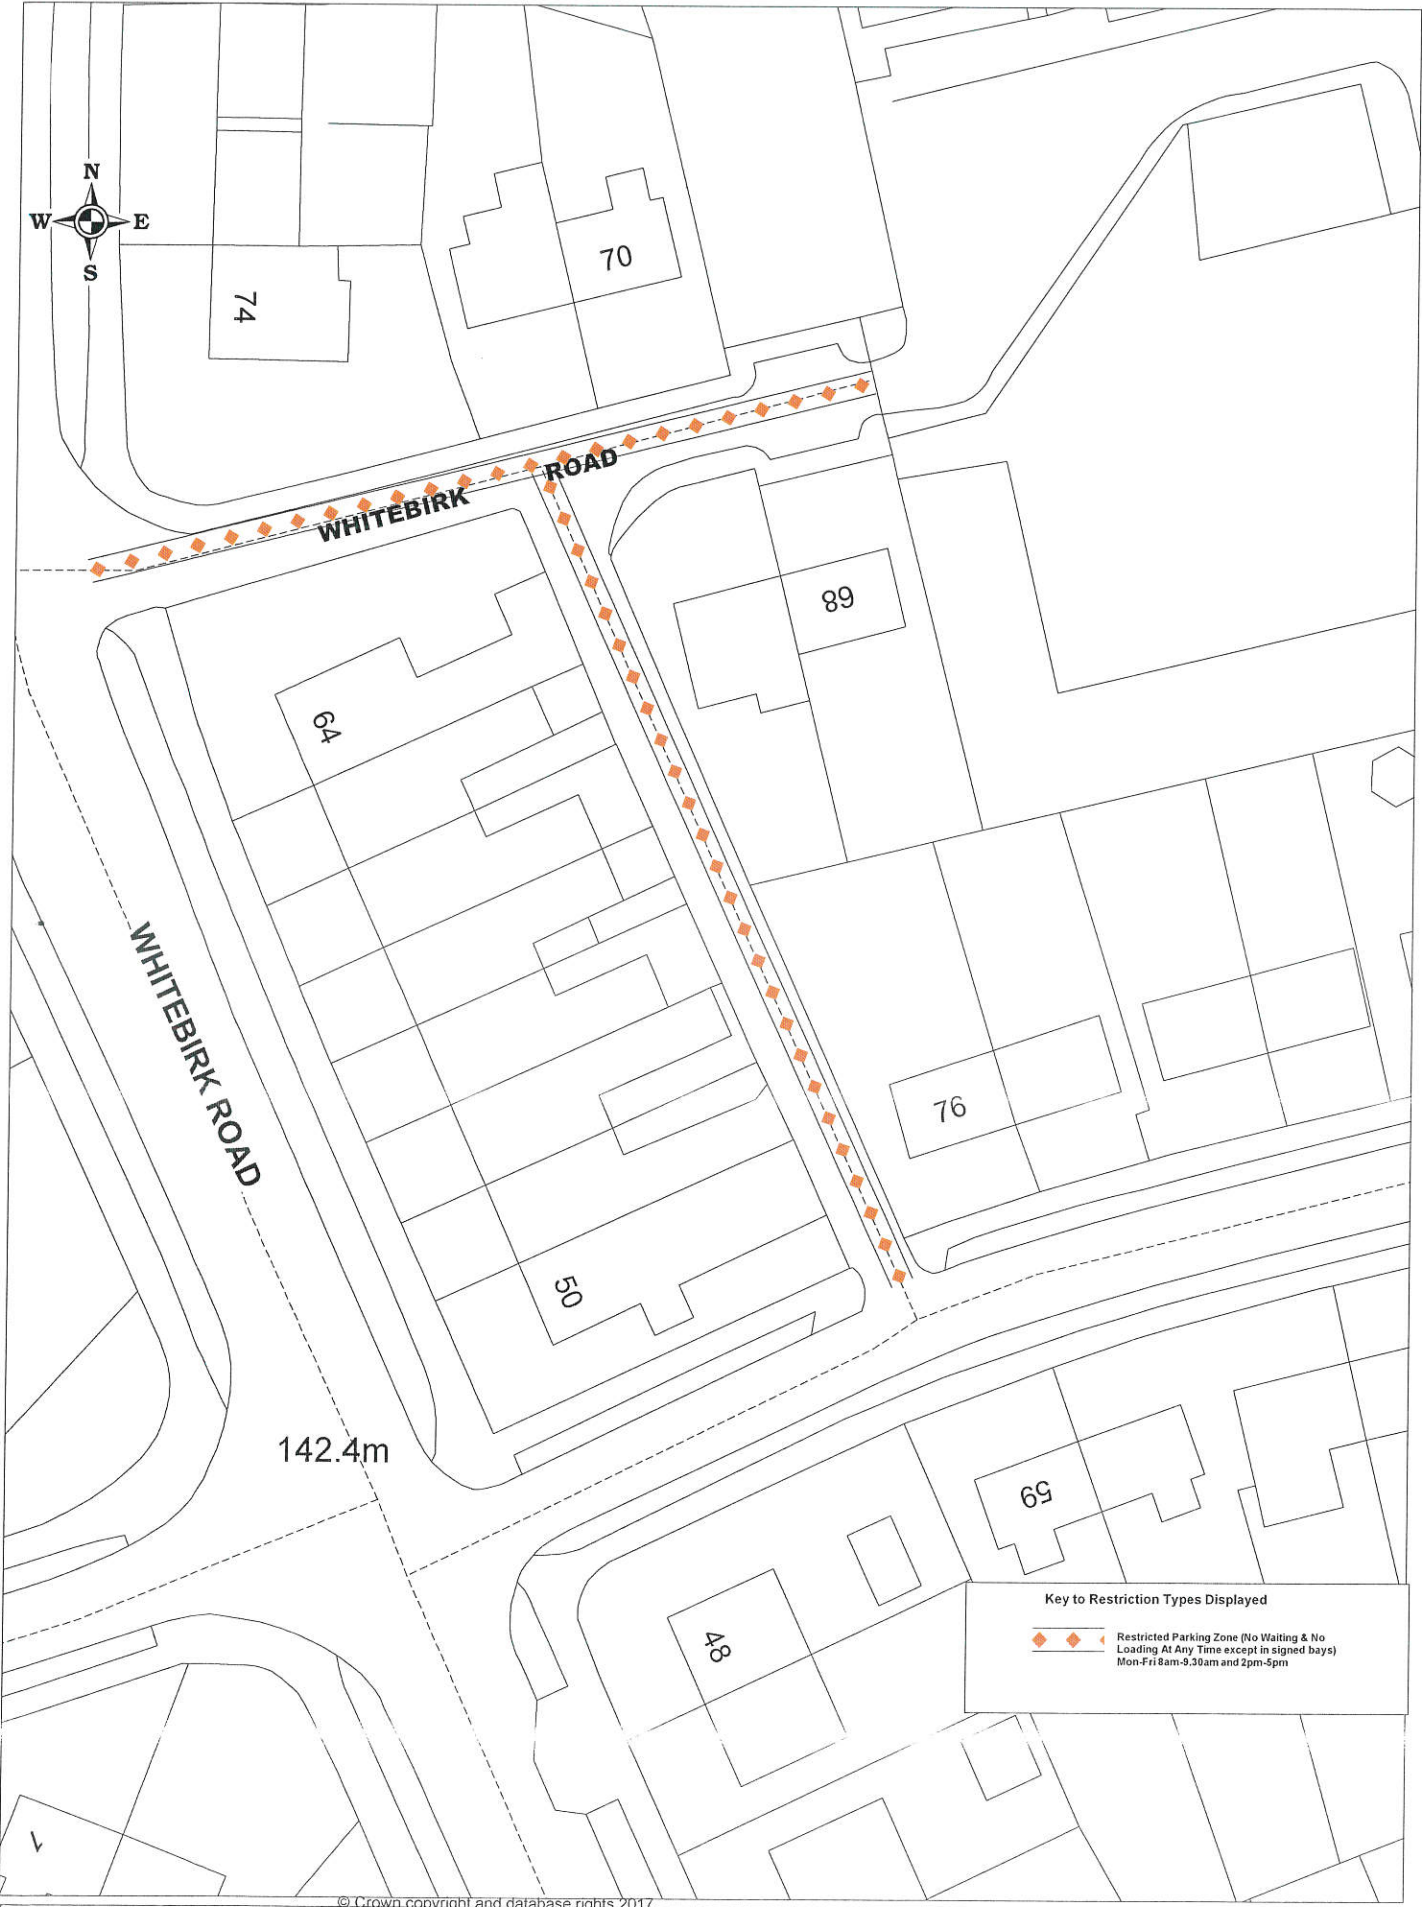

Traffic Regulation Order - Borough Restricted Zone

© Crown copyright and database rights 2017
Licence No 100019493

1 - 11500

07/05/2019

Checked by

© Crown copyright and database rights 2017

Licence No. 100019493

**Whitebirk Road Blackburn
Proposed Restricted Zone**

| | |
|-------------|------------|
| SCALE | 1 : 500 |
| DATE | 04/03/2020 |
| DRAWING No. | |
| DRAWN BY | |
| CHECKED BY | |